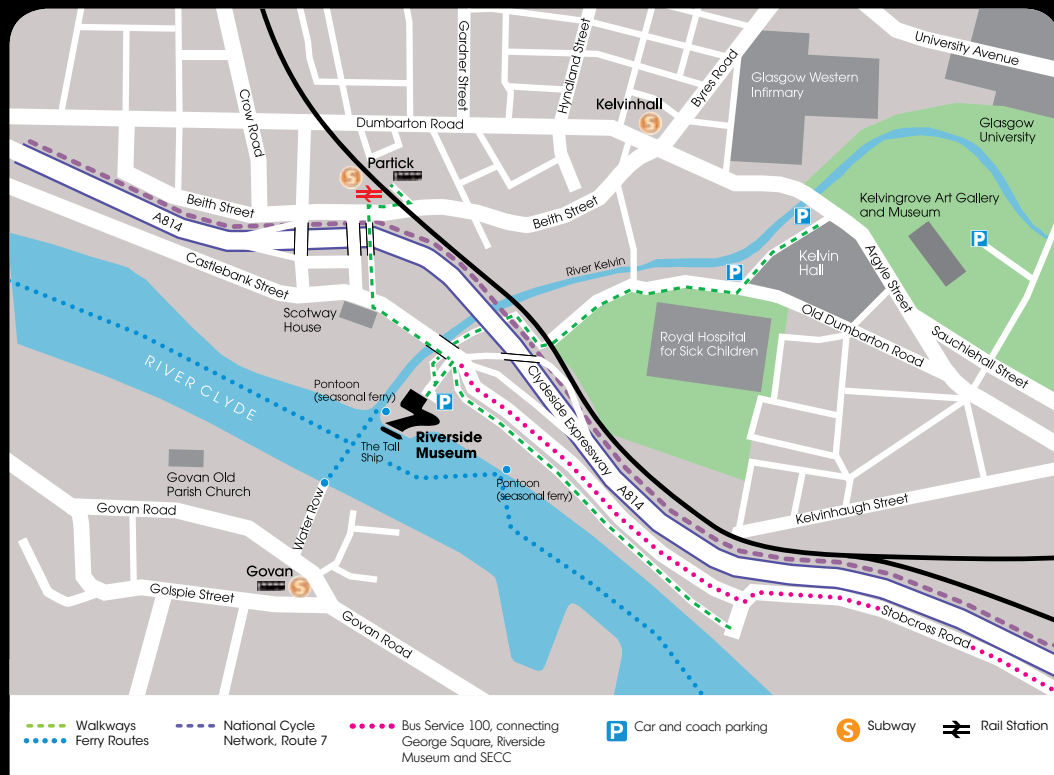

The Riverside Museum
100 Pointhouse Place
Glasgow G3 8RS
Tel +44 (0)141 287 2720

For further information,
please visit:

www.glasgowmuseums.com

www.facebook.com/Riverside.GlasgowMuseums

twitter.com/riversidemuseum

[flickr.com/photos/riversidemuseum/](https://www.flickr.com/photos/riversidemuseum/)

Welcome to The Riverside Museum

Our collections are spread over 2 floors, with over 150 separate, themed displays featuring over 3000 objects. With high tech and hands-on interactives, digital interpretation, daily activities and access to some vehicles, there is something for everyone.

We want your visit to be as enjoyable as possible, so if you have any queries, please ask a member of staff. If you don't want to keep this floorplan, please hand it back at the Reception Desk — help us to stay green!

Useful Information

- Entry is free.
- Opening Hours: 10am – 5pm, except Friday & Sunday
  11am – 5pm. Closed 25 & 26 Dec, 31 Dec afternoon, 1 & 2 Jan.
- Accessibility: Fully accessible, wheelchair loans, subtitles, barrier controlled drop-off points available for those with mobility needs.
- Free guided tours (most days) and family quiz sheet (monthly prize!)
- It is a short 10 minute walk to Kelvingrove Art Gallery and Museum.